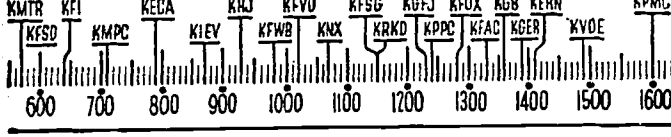

# YOUR Radio TODAY

[The information contained in the following schedule is furnished by the stations broadcasting the programs.]

Time	Station	Program
4:45 A.M.	KNX	Wake Up. Smile. 1/4 hrs.
5 A.M.	KEKD	Chuck Wagon Roundup.
5:45 A.M.	KNX	Early Bird Hr.
6 to 7 A.M.	KFI	Nat. Farm. Home.
6:30	KFOX	El Despertador.
6:45	KGFJ	Sunrise Serenade.
6:30	KHJ	Concert.
6:30	KFWB	Variety. 5 to 7.
6:30	KECA	Spanish Program.
6:30	KRKD	Early Riser. News.
6:30	KFAC	Brkfst. Club. 6.
6:30	KMPC	Good Morninr. 6; News. 6:15; Yawn Patrol. 6:30; Bible Fellowship. 6:45.
6:30	KMTR	Spanish Tunes.
6:30	KECA	Music Clock. 6:30.
6:30	KNX	Variety. 1 1/2 hrs.
6:30	KGER	News and Farm. Purple Mule. 6:30.
7 A.M.	KECA	Fleetwood Lawton.
7:00	KGFJ	Stocks. News.
7:00	KFAC	Pastor Reynolds.
7:00	KRKD	Early Riser.
7:00	KHJ	Top o' Morninr. News.
7:00	KFWB	Lou Marcella. 3/4 hr.
7:00	KMPC	Music.
7:00	KFI	Agriculture.
7:00	KFVD	Music.
7:00	KGER	News.
7:15 A.M.	KNX	Salute.
7:15	KHJ	Variety.
7:15	KECA	Financial.
7:15	KFI	KMPC—News.
7:15	KFVD	Jubilee.
7:15	KGFJ	Sports.
7:15	KFOX	El Despertador.
7:15	KGER	Aubrey Lee.
7:30 A.M.	KNX	Bob Garred. News.
7:30	KFI	Music Clock.
7:30	KMPC	Variety. 1 hr.
7:30	KFOX	Back to Bed.
7:30	KEKD	KECA—News.
7:30	KFAC	KGFJ—Music.
7:45 A.M.	KFOX	About Time.
7:45	KFAC	KFWB. KHJ—News.
7:45	KRKD	Early Riser.
7:45	KGFJ	Messengers.
7:45	KNX	Cowboy.
7:45	KECA	Music Clock.
7:45	KFI	Sam Hayes.
8 A.M.	KFI	Johnny Murray.
8:00	KHJ	Haven Rest.
8:00	KNX	Treat Time.
8:00	KFVD	Jubilee.
8:00	KRKD	Music.
8:00	KFOX	Headlines.
8:00	KGER	"Soul Patrol."
8:00	KGFJ	Stocks. News.
8:00	KFWB	Grouch Club.
8:00	KFAC	Country Church.
8:00	KECA	Bkfst. Club.
8:15 A.M.	KFAC	Music.
8:15	KFI	Against Storm.
8:15	KGER	Mizpah.
8:15	KNX	Talk.
8:15	KRKD	Records.
8:15	KFOX	Music.
8:15	KGFJ	Stan Myers.
8:30 A.M.	KRKD	Employment.
8:30	KHJ	KECA—News.
8:30	KMPC	Unity Word.
8:30	KMTR	KGFJ—News.
8:30	KFAC	Coffee Cup Comments.
8:30	KFWB	Gus Mack.
8:30	KFI	Road of Life.
8:30	KFOX	Talk.
8:30	KNX	Goldbergs.
8:45 A.M.	KGER	Rev. Bennington.
8:45	KFVD	Music.
8:45	KGFJ	Medical.
8:45	KRKD	News. Music.
8:45	KFI	David Harum.
8:45	KFAC	Mildred Laser.
8:45	KFOX	Music.
8:45	KECA	Robt. L. Johnson.
8:45	KFWB	Medical.
8:45	KMTR	Religious Music.
8:45	KHJ	Foreign News.
8:45	KNX	Betty Crocker.
9 A.M.	KECA	Talk.
9:00	KRKD	Prairie Schooner.
9:00	KMPC	News.
9:00	KGFJ	Stocks. News.
9:00	KGER	Grace Harlow.
9:00	KFVD	Music.
9:00	KFWB	Music.
9:00	KFI	Bridge Club.
9:00	KFOX	Rev. Ivie.
9:00	KHJ	Keep Fit.
9:00	KNX	Kate Smith.
9:00	KFAC	Morn. Inspirations.
9:00	KMTR	Religious.
9:15 A.M.	KNX	When Girl Marries.
9:15	KHJ	Talk. 1/2 hr.
9:15	KMPC	Successful Living.
9:15	KECA	Betty Randall.
9:15	KGER	March Ahead Time.
9:15	KFI	KFVD—News.
9:15	KFAC	Medical.
9:15	KMTR	KFWB. KGFJ—Short.
9:15	KFOX	Music.
9:30 A.M.	KGER	Radio Revival.
9:30	KFVD	Medical.
9:30	KMPC	Family Bible.
9:30	KFI	Voice Experiences.
9:30	KGFJ	Medical.
9:30	KMTR	Music.
9:30	KFWB	Book Review.
9:30	KECA	Homer Griffith.
9:30	KNX	Romance Helen Trent.
9:30	KRKD	Weather Report.
9:30	KFAC	Music.
9:45 A.M.	KFVD	KFWB—Music.
9:45	KHJ	Top of World.
9:45	KFAC	Sacred Heart League.
9:45	KECA	Piano.
9:45	KRKD	News.
9:45	KNX	Gal Sunday.
9:45	KFI	Midstream.
9:45	KMTR	W. B. Record.
9:45	KGER	Full Gospel.
10 A.M.	KRKD	Paddock Flashes.
10:00	KMTR	Variety.
10:00	KMPC	Garden School.
10:00	KFVD	Music.
10:00	KHJ	KFI—News.
10:00	KGER	Sunshine.
10:00	KGFJ	News. Stocks.
10:00	KECA	The Munros.
10:00	KFWB	Music.
10:00	KFAC	Modern Immortals.
10:00	KNX	Life Can Be Beautiful.
10:00	KFOX	News.
10:15 A.M.	KECA	Between Bookends.
10:15	KFI	Kitchen.
10:15	KGER	Kingdom Within.
10:15	KMTR	Serenade to Beauty.
10:15	KFWB	Blvd. Breakfast.
10:15	KMPC	Marimbalaro.
10:15	KRKD	Medical.
10:15	KNX	Woman in White.
10:15	KHJ	Arthur Godfrey.
10:15	KFOX	Music.
10:30 A.M.	KECA	Wife Saver.
10:30	KFI	Talk.
10:30	KMPC	KFVD—Rescue Mission.
10:30	KRKD	KFOX—Music.
10:30	KHJ	"Govt. Girl."
10:30	KFAC	News.
10:30	KNX	Right to Happiness.
10:30	KGER	Rev. Ivie.
10:45 A.M.	KFWB	Music.
10:45	KFOX	Music.
10:45	KFI	Dr. Kate.
10:45	KGFJ	City Dwellers.
10:45	KHJ	"I'll Find My Way."
10:45	KECA	News. Songs.
10:45	KMTR	Medical.
10:45	KMPC	News.
10:45	KFAC	Gothic Tower.
10:45	KNX	Songs.
11 A.M.	KECA	Brahms Requiem.
11:00	KFWB	Bridge Prog.
11:00	KRKD	Terry. Pianist.
11:00	KFVD	News.
11:00	KFAC	Talk.
11:00	KMTR	Dr. Talbot.
11:00	KGFJ	Stocks. News.
11:00	KFI	Light of World.
11:00	KHJ	Friendly Neighbors.
11:00	KFOX	Music.
11:00	KMPC	Music.
11:00	KGER	News for Students.
11:00	KNX	Ble Sister.
11:15 A.M.	KGER	Precious Moments.
11:15	KNX	Aunt Jenny.
11:15	KFWB	Variety. 1/4 hrs.
11:15	KRKD	Music.
11:15	KHJ	Songs.
11:15	KFI	Mystery Man.
11:30 A.M.	KMTR	Monitor News.
11:30	KNX	Talk.
11:30	KHJ	Victor Lindlahr.
11:30	KMPC	Home Beautiful.
11:30	KFVD	Piano.
11:30	KFI	Valiant Lady.
11:30	KFOX	KRKD—News.
11:30	KFAC	Music.
11:30	KGFJ	Cats 'n' Jammers.
11:30	KGER	Meet Band.
11:45 A.M.	KNX	"Home of Brava."
11:45	KGFJ	Geo. Gregory.
11:45	KEKD	Music.
12 NOON	KMPC	Livestock Quotations.
12:00	KFI	Grimm's Daughter.
12:00	KMTR	Special Events.
12:00	KFVD	Violet.
12:15 P.M.	KNX	Song Treasury.
12:15	KMPC	News.
12:15	KGER	Music.
12:15	KFI	Ma Perkins.
12:15	KHJ	Homemaker's Club.
12:30 P.M.	KGER	Music.
12:30	KFVD	Music.
12:30	KMPC	Gus Mack.
12:30	KNX	Kate Hopkins.
12:30	KFI	Young Family.
12:30	KGFJ	KFWB. KFOX—Music.
12:30	KFVD	News.
12:30	KRKD	Saddle Pals.
12:30	KECA	John's Other Wife.
1 P.M.	KMTR	Music.
1:00	KGFJ	Stocks. News.
1:00	KFI	Backstage Wife.
1:00	KRKD	News. Music.
1:00	KHJ	Lutheran Easter Prog.
1:00	KFAC	Science of Mind.
1:00	KNX	Portia Blake.
1:00	KECA	"Mother of Mine."
1:00	KMPC	Music.
1:00	KFOX	Theater.
1:00	KGER	Officials on Parade.
1:00	KFVD	News.
1:15 P.M.	KRKD	Lawyer's Club.
1:15	KMTR	Special Events.
1:15	KECA	Matinee.
1:15	KHJ	Ray Orch.
1:15	KFWB	News.
1:15	KFI	Stella Dallas.
1:15	KNX	Myrt. Mars.
1:15	KFAC	Music.
1:15	KGER	Bits of Hits. 1:20.
1:30 P.M.	KFI	Lorenzo Jones.
1:30	KNX	Story Bess Johnson.
1:30	KMPC	Music.
1:30	KHJ	Johnson Family.
1:30	KFAC	Meet Commuter.
1:30	KRKD	S.C. Film Book Club.
1:30	KFOX	Christian Science.
1:30	KFVD	Hawaiian.
1:30	KFWB	Medical.
1:30	KMTR	Smoke Tree Valley.
1:45 P.M.	KRKD	Singing Waiters.
1:45	KFOX	Theater.
1:45	KHJ	Bookworm.
1:45	KFVD	Wheel Chair Chats.
1:45	KECA	Organ.
1:45	KNX	Stepmother.
1:45	KFVD	Hawaiians.
1:45	KFI	Young Widder Brown.
1:45	KMTR	Aircraft Talk.
1:45	KFWB	Music.
1:45	KFAC	Organ.
2 P.M.	KMPC	Variety.
2:00	KGFJ	Stocks. News.
2:00	KFWB	KRKD—Music.
2:00	KFAC	Day By Day.
2:00	KHJ	John B. Hughes.
2:00	KFVD	Wheel Chair Chats.
2:00	KFI	Girl Alone.
2:00	KECA	School News.
2:00	KFOX	Civic.
2:00	KNX	KGER—Music.
2:00	KMTR	Special Events.
2:15 P.M.	KECA	Adventures Mythology.
2:15	KMTR	Helen McAvoy.
2:15	KFI	Lone Journey.
2:15	KFAC	Baseball Game. 2 1/2 hrs.
2:15	KHJ	"Twig is Bent."
2:15	KFWB	KFOX—Music.
2:15	KNX	Concert.
2:15	KGER	Siesta.
2:15	KFVD	Organ.
2:30 P.M.	KNX	News.
2:30	KFWB	News. Music.
2:30	KGER	L.B. Band.
2:30	KMTR	Talk. 1 hr.
2:30	KECA	Classics.
2:30	KRKD	News.
2:30	KMPC	KFVD. KFOX—Music.
2:30	KHJ	Community Hall.
2:30	KGFJ	"Dedicated to You."
2:30	KFI	Guiding Light.
2:45 P.M.	KNX	Scattergood Baines.
2:45	KMPC	Clyde Roberts.
2:45	KFOX	Rhythm.
2:45	KRKD	General Facts.
2:45	KHJ	Play Bridge.
2:45	KFWB	Gus Mack.
2:45	KFI	Life Can Be Beautiful.
3 P.M.	KGER	Concert.
3:00	KGFJ	Stocks. News.
3:00	KNX	Young Dr. Malone.
3:00	KFOX	Just Relax.
3:00	KFI	Talk.
3:00	KMTR	Variety.
3:00	KFWB	Music.
3:00	KMPC	Recess.
3:00	KHJ	Talk.
3:00	KRKD	Hawaiians.
3:00	KFVD	News.
3:00	KFAC	Baseball.
3:15 P.M.	KNX	Living Backgrounds.
3:15	KFOX	Organ.
3:15	KFI	What's Doing?
3:15	KHJ	Willard Orch.
3:15	KECA	"The Living God."
3:15	KFVD	Vocal.
3:15	KGER	L.B. Music. Band.
3:15	KGFJ	Islanders.
3:30 P.M.	KHJ	Affairs of State.
3:30	KECA	Unclassic. 1/2 hr.
3:30	KFOX	Rube Hiram.
3:30	KFI	News.
3:30	KGER	L.B. Band.
3:30	KNX	Joyce Jordan.
3:30	KMPC	Americana.
3:30	KMTR	Pianica.
3:45 P.M.	KMPC	Other Americas.
3:45	KMTR	Special Events.
3:45	KFI	Gasoline Alley.
3:45	KNX	News. Music.
3:45	KRKD	Venna Taylor.
4 P.M.	KHJ	Fulton Lewis.
4:00	KECA	Irene Wicker.
4:00	KGER	News.
4:00	KFAC	Baseball.
4:00	KFI	Talk. 3/4 hr.
4:00	KNX	Second Mrs. Burton.
4:00	KFVD	Music.
4:00	KMPC	Hollywood Quis.
4:00	KMTR	John Brown.
4:00	KFWB	Don Milligan.
4:00	KRKD	Music.
4:15 P.M.	KECA	"Radio Magic."
4:15	KGER	Music.
4:15	KFI	Radio Moving Day.
4:15	KMPC	Symphonette.
4:15	KNX	"We the Abbotts."
4:15	KHJ	Midnight Mission.
4:15	KFOX	Pauline Past.
4:15	KRKD	Movie Land Quiz.
4:15	KGFJ	Sammy Liner.
4:30 P.M.	KRKD	KGFJ—Music.
4:30	KMPC	KNX. KECA—News.
4:30	KFWB	Music. News.
4:30	KFI	Lee Sweetland.
4:30	KMTR	Donne Dawson.